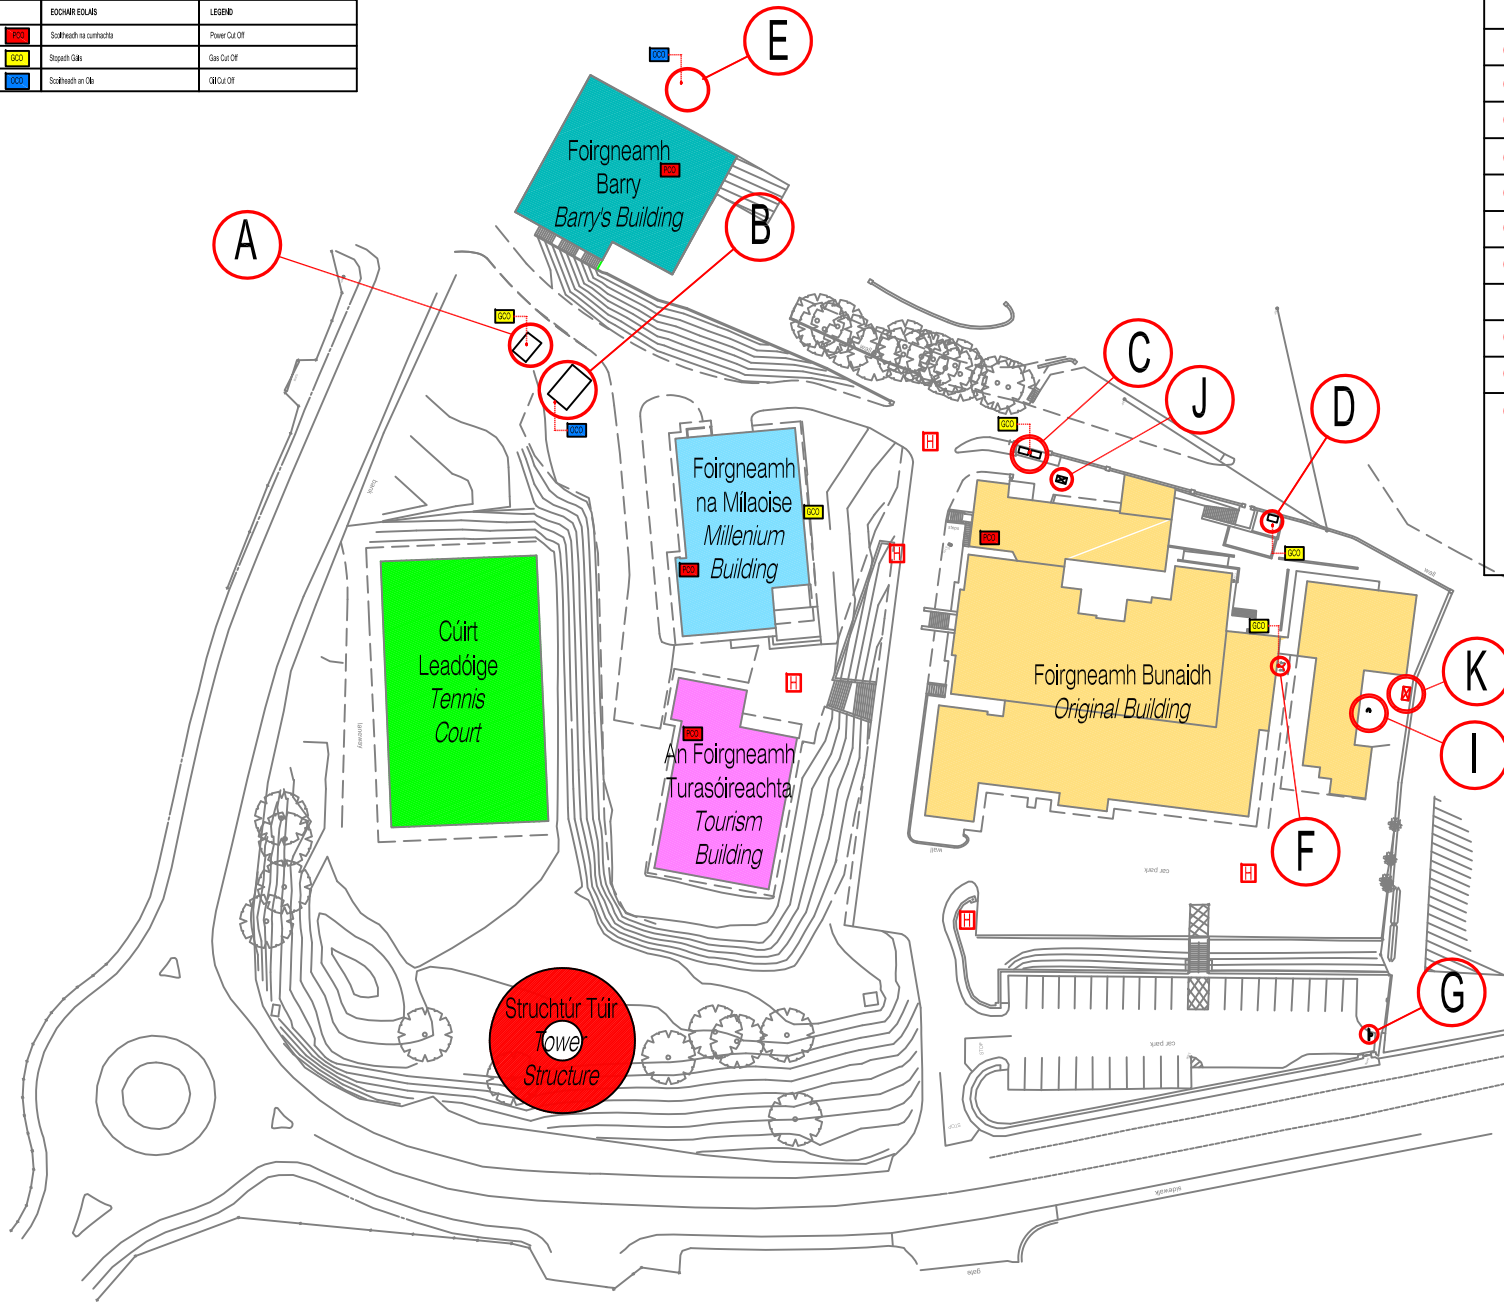

EDCMR EOLAS	LEIBHÉ
 Scálteach na cumhachta	Power Cut Off
 Stopaigh Gáin	Gas Cut Off
 Scálteach an Ola	Oil Cut Off

A	Umar GPL - Foirgneamh na Milaíse	1tonne LPG Tank Serving Millennium Building
B	Umar Ola - Foirgneamh Bunaídh	12000L Oil Tank Serving Original Building
C	Umar GPL - Foirgneamh Bunaídh	1tonne (X2) LPG Tanks Serving Original Building
D	Umar GPL - Foirgneamh Bunaídh - Bloc G	1tonne LPG Tank Serving Original Building (G) Block
E	Umar Ola	2500L Below Ground Oil Storage Tank
F	Umar GPL - Foirgneamh Bunaídh	34KG & 47KG LPG Tanks Serving Original Building
G	Pointe Tionóil Dóiteáin	Fire Assembly Point
H	Hiodrant Dóiteáin	Fire Hydrant
I	Iomaire Faiche	Lawnmower
J	Stóras Ola Dramhaíola	200L Waste Oil Store
K	Toirteanna éagsúla de ; phéint max 20ltr peitreal max 20ltr ola max 5ltr dhá bhuille max 5ltr	Various volumes of ; paint max 20ltr petrol max 20ltr oil max 5ltr 2-stroke max 5ltr

Scoil na Turasóireachta
School of Tourism

lyit
Institiúid Teicneolaíochta
Láidir Ceannais
Lisheeney Institute
of Technology

Bealaí Éalaithe / Faisnéis Sábháilteachta Dóiteáin

Escape route / Fire Safety Information

Leibhéal 1	Level 1
------------	---------

Plean Láithreáin

Site Plan

11 / 08 / 2011